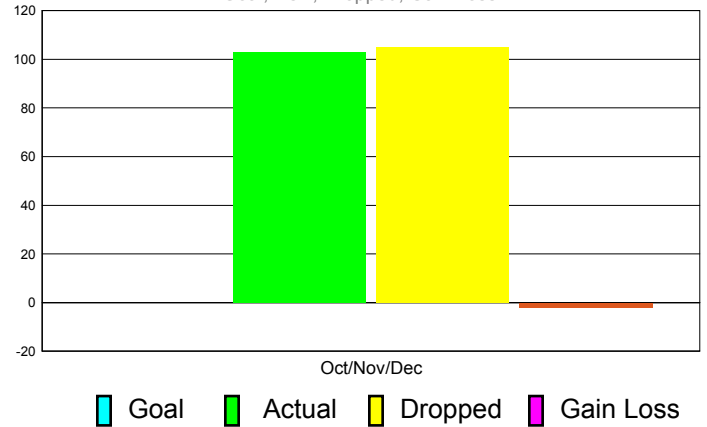

Membership Results 2011-2012

Goal, New, Dropped, Gain/Loss