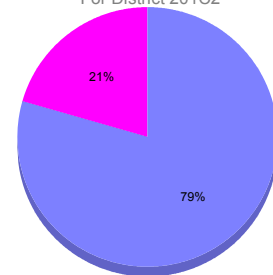

Goal, New, Dropped, Gain/Loss

Comparison of Membership Gain/Loss

Current Year Compared to the Previous Year

Gender Comparison 2010-2011

For District 201C2

Oct/Nov/Dec

■ Male ■ Female